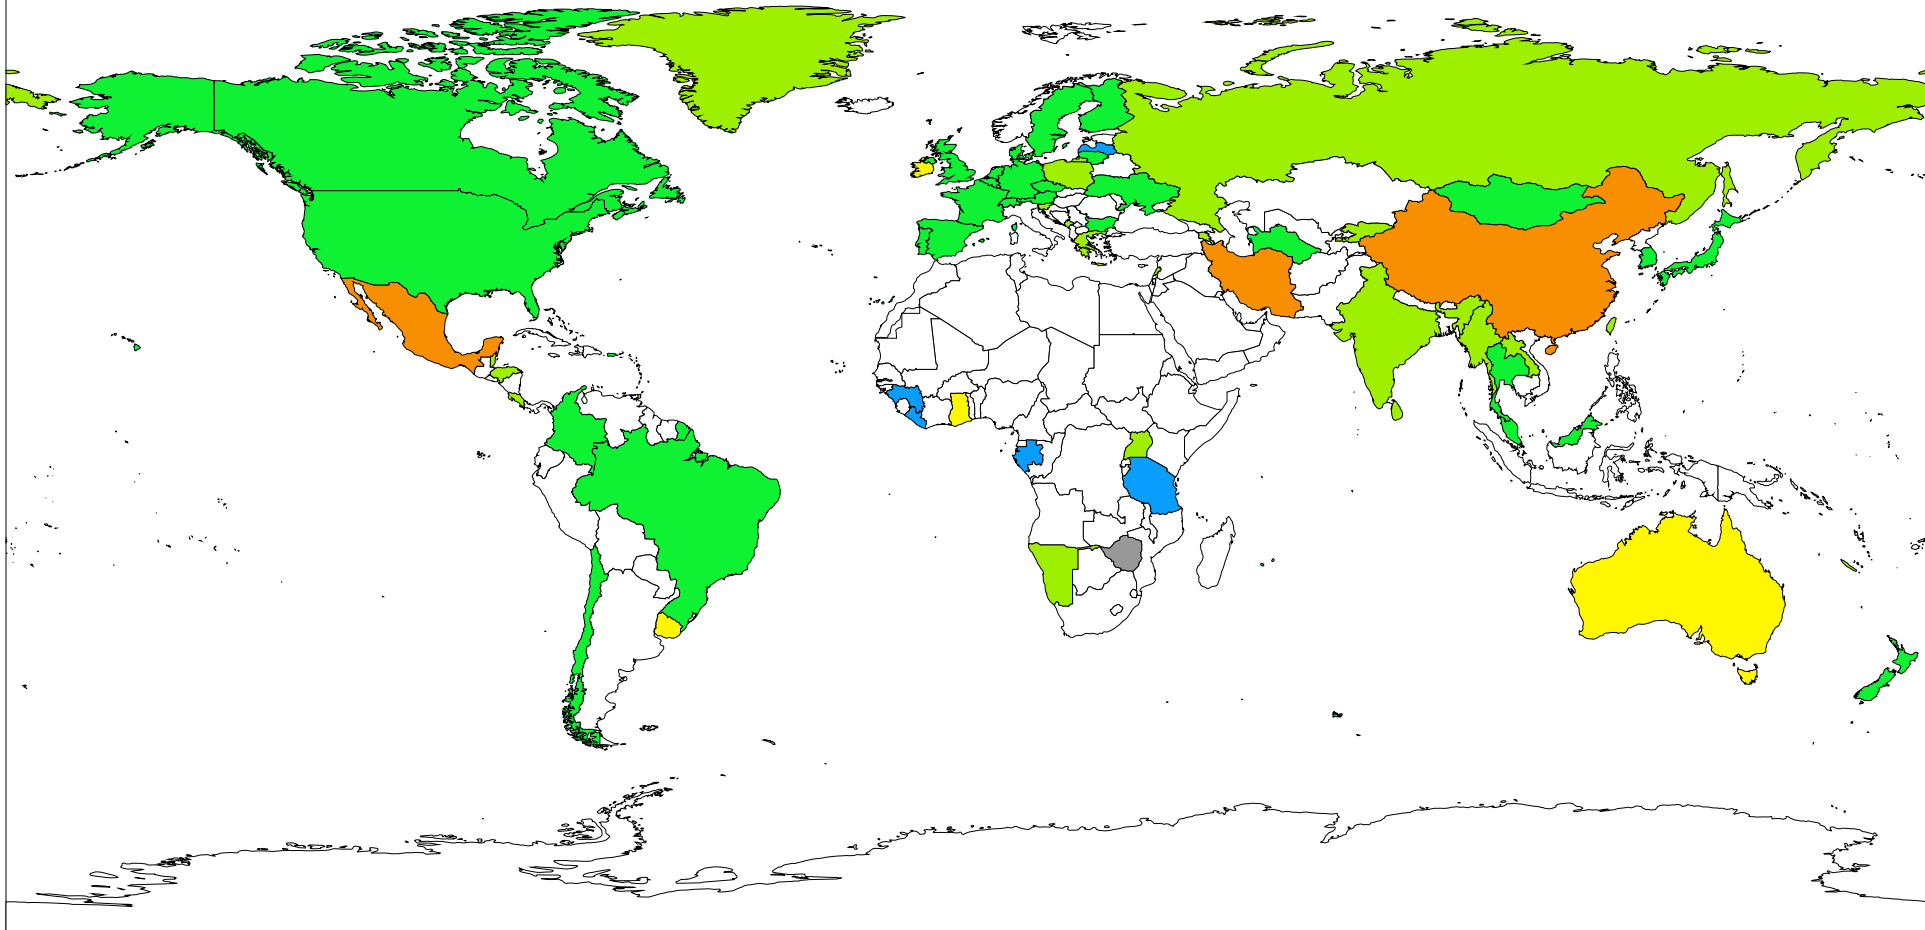

# ccTLD DNSSEC Adoption as of 2013-02-01

Uncertain  Experimental  Announced  Partial  DS in Root  Operational 

AG: DS in Root	AM: DS in Root	AT: Operational	AU: Announced	BE: Operational	BG: Operational	BR: Operational	BZ: DS in Root	CA: Operational
CH: Operational	CL: Operational	CN: Experimental	CO: Operational	CR: DS in Root	CW: Uncertain	CZ: Operational	DE: Operational	DK: Operational
ES: Operational	FI: Operational	FO: Partial	FR: Operational	GA: Partial	GB: Operational	GH: Announced	GL: DS in Root	GN: Partial
GR: DS in Root	HN: DS in Root	IE: Announced	IN: DS in Root	IO: Operational	IR: Experimental	JP: Operational	KG: DS in Root	KR: Operational
LA: DS in Root	LB: DS in Root	LC: DS in Root	LI: Operational	LK: DS in Root	LR: Partial	LT: Operational	LU: DS in Root	LV: Partial
ME: DS in Root	MM: DS in Root	MN: Operational	MX: Experimental	MY: Operational	NA: DS in Root	NC: DS in Root	NL: Operational	NU: DS in Root
NZ: Operational	PL: DS in Root	PM: Operational	PR: Operational	PT: Operational	PW: DS in Root	RU: DS in Root	SC: Operational	SE: Operational
SG: Announced	SH: DS in Root	SI: DS in Root	SX: DS in Root	TF: Operational	TH: Operational	TM: Operational	TT: DS in Root	TW: DS in Root
TZ: Partial	UA: Operational	UG: DS in Root	US: Operational	UY: Announced	VC: Partial	WF: Operational	ZW: Uncertain	